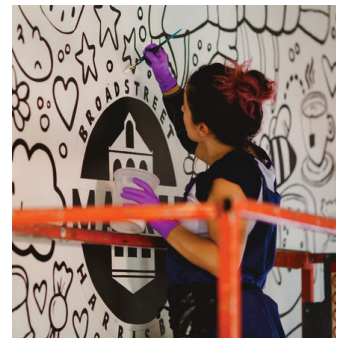

BUSINESS SITUATION:

As a part of their overall mission, Sprocket Mural Works held their first mural fest in 2017. During this week long event, locally and nationally recognized artists painted incredible works of art across once empty building faces. "The HBG Mural Fest is a concentrated effort by local volunteers and residents to uplift Harrisburg through the power of public murals," says Megan. Completing these large murals, however, often requires artists to reach the highest points of building faces. Unfortunately, ladders provide little mobility, creating a time-consuming issue for the artists. The non-profit teamed up with Best Line Equipment to tackle this obstacle for their first festival and joined forces once again for their 2019 Harrisburg Mural Fest.

//ABOVE

BEST LINE'S AERIAL LIFTS HELP ARTISTS LIKE NICK NAPOLETANO PAINT INCREDIBLE MURALS.

//BELOW

A MURAL CELEBRATING SOME OF PENNSYLVANIA'S UNIQUE WILDLIFE STANDS ACROSS FROM THE CAPITOL BUILDING.

RENTAL | SALES | SERVICE

//ABOVE

GENIE SCISSORS LIFTS ARE IDEAL FOR ANGLED GROUND WHERE THEY CAN BE ELEVATED TO A LEVEL POSITION.

//ABOVE

MIKI MU AND OTHER ARTISTS FROM THE 2017 FESTIVAL USED BEST LINE'S EQUIPMENT WHILE THEY PAINTED.